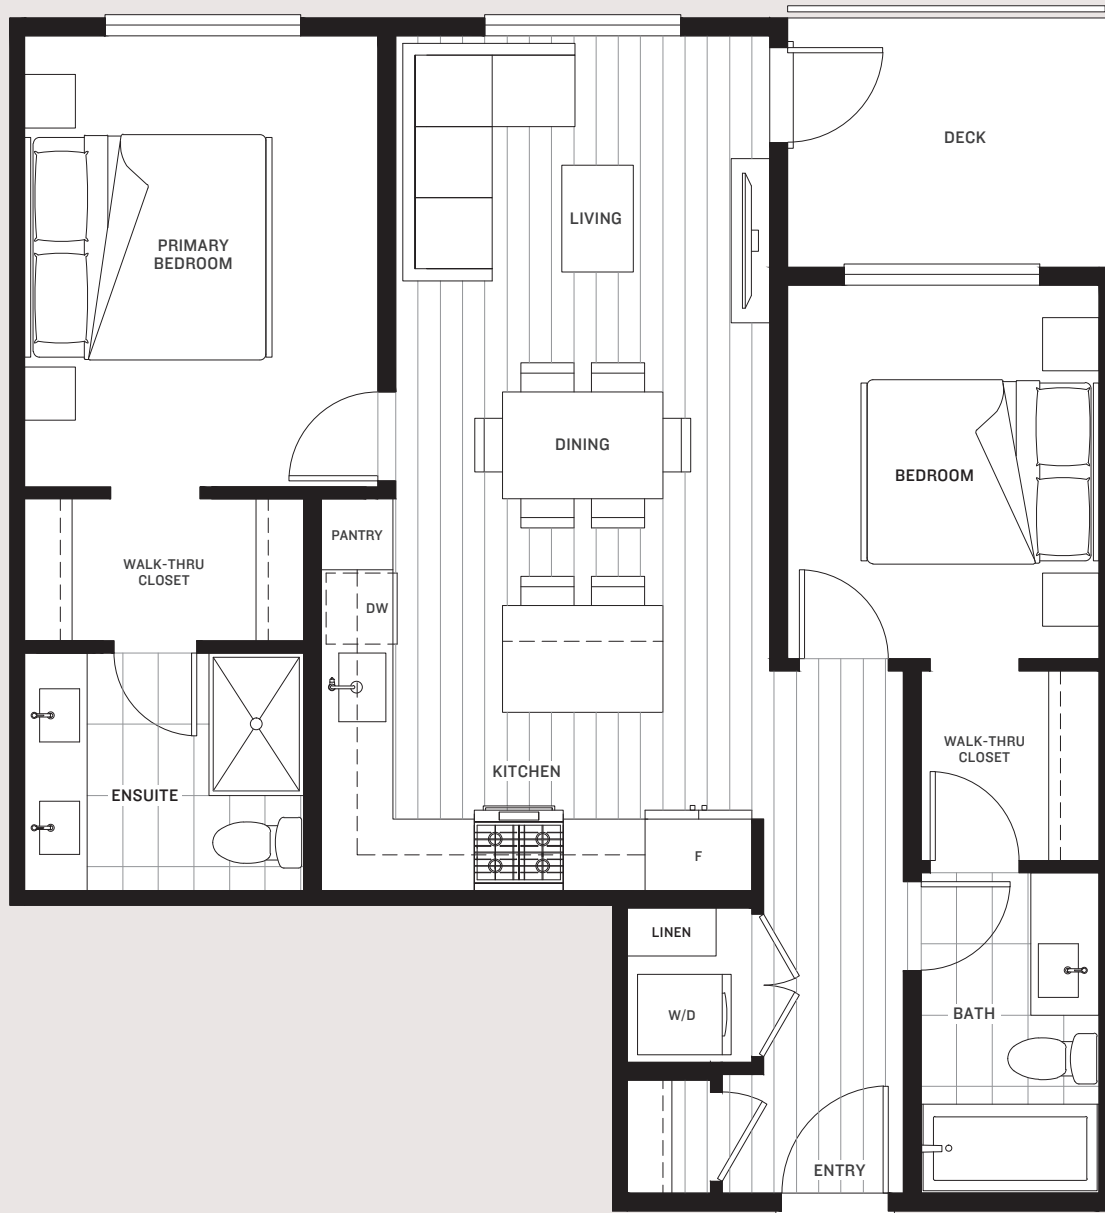

C2 PLAN

2 BEDROOM + 2 BATH
831 SQFT

LEVEL 2

LEVEL 3-5

LEVEL 6