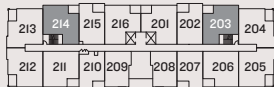

C2 PLAN

2 BEDROOM + 2 BATH
831 SQFT

LEVEL 2

LEVEL 3-5

LEVEL 6