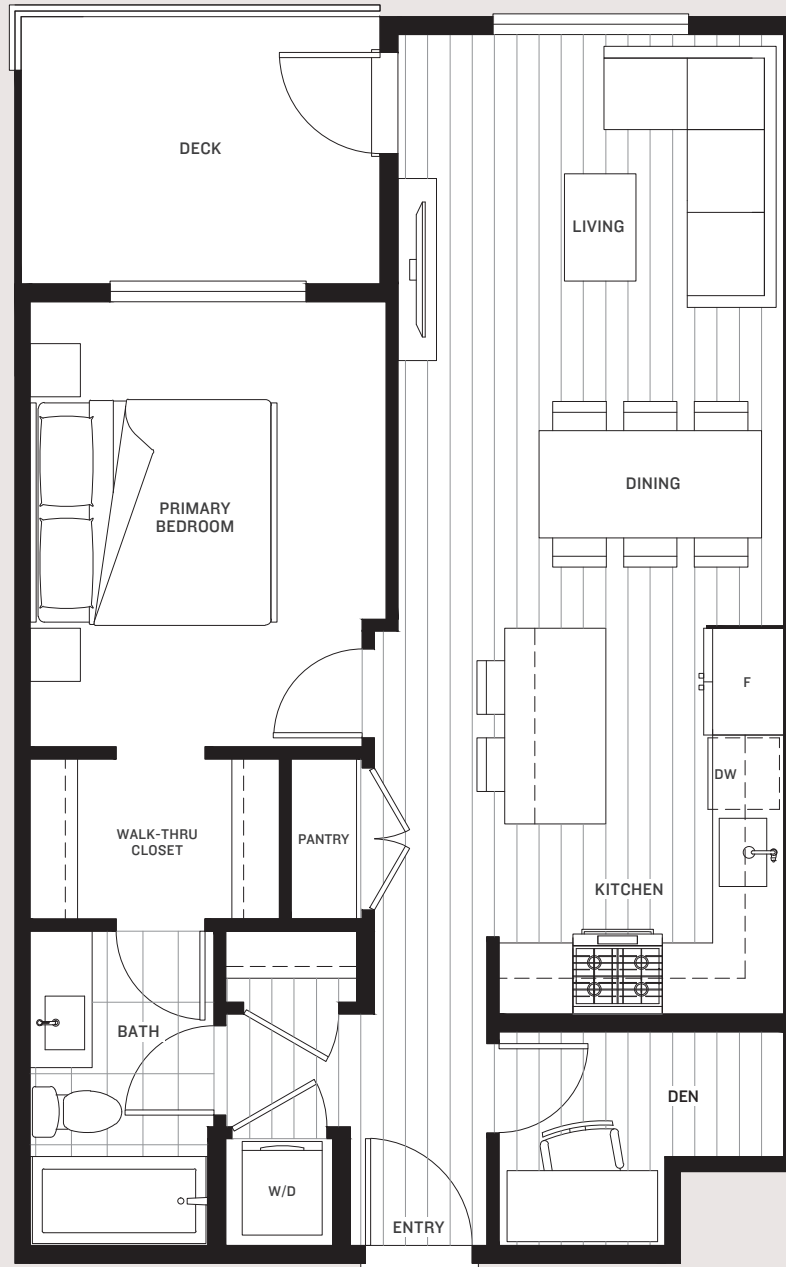

Ba PLAN

1 BEDROOM, DEN + 1 BATH
 684 SQFT

LEVEL 1

LEVEL 2

LEVEL 3-5

LEVEL 6