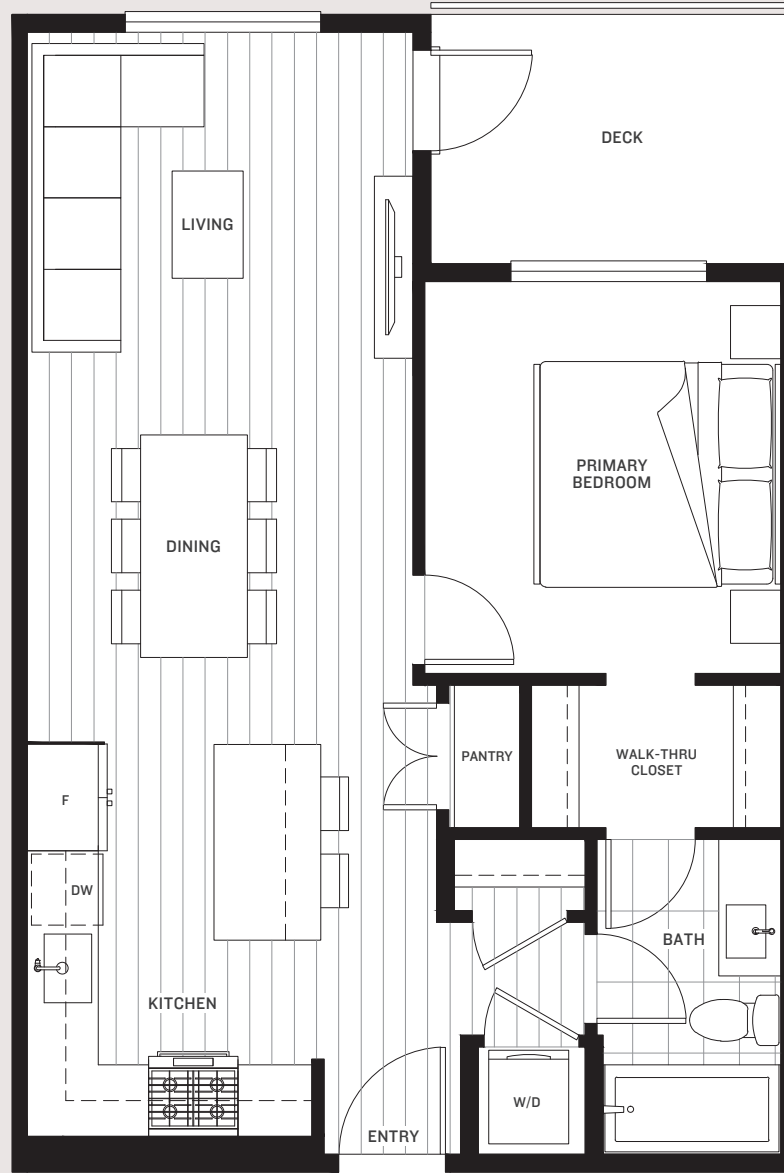

A PLAN

1 BEDROOM + 1 BATH
643 SQFT

LEVEL 1

LEVEL 2

LEVEL 3-5

LEVEL 6